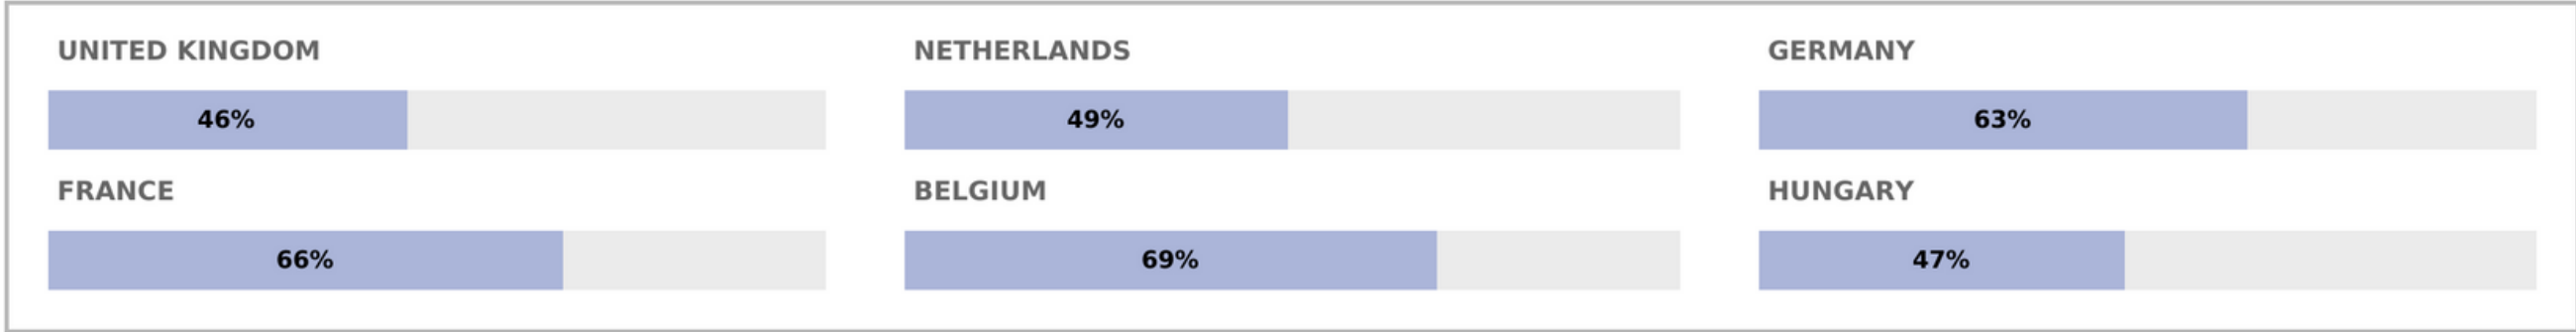

LIRs in South East Europe

Share of IPv4 Address Space Between SEE Countries

SEE 11

RIPE NCC allocated IPv4 address space

IPv6 Capabilities

Source: IPv6 Measurement Maps, APNIC

ROA Coverage (IPv4)

RIPE Atlas Probes Coverage in SEE