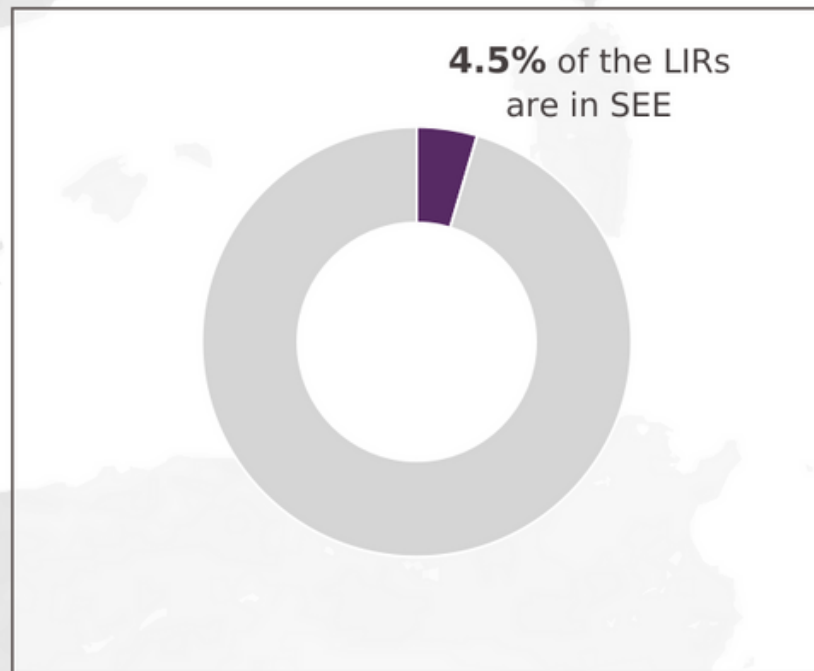

LIRs in South East Europe

Share of IPv4 Address Space Between SEE Countries

SEE 11

RIPE NCC allocated IPv4 address space

IPv6 Capabilities

Source: IPv6 Measurement Maps, APNIC

ROA Coverage (IPv4)

RIPE Atlas Probes Coverage in SEE