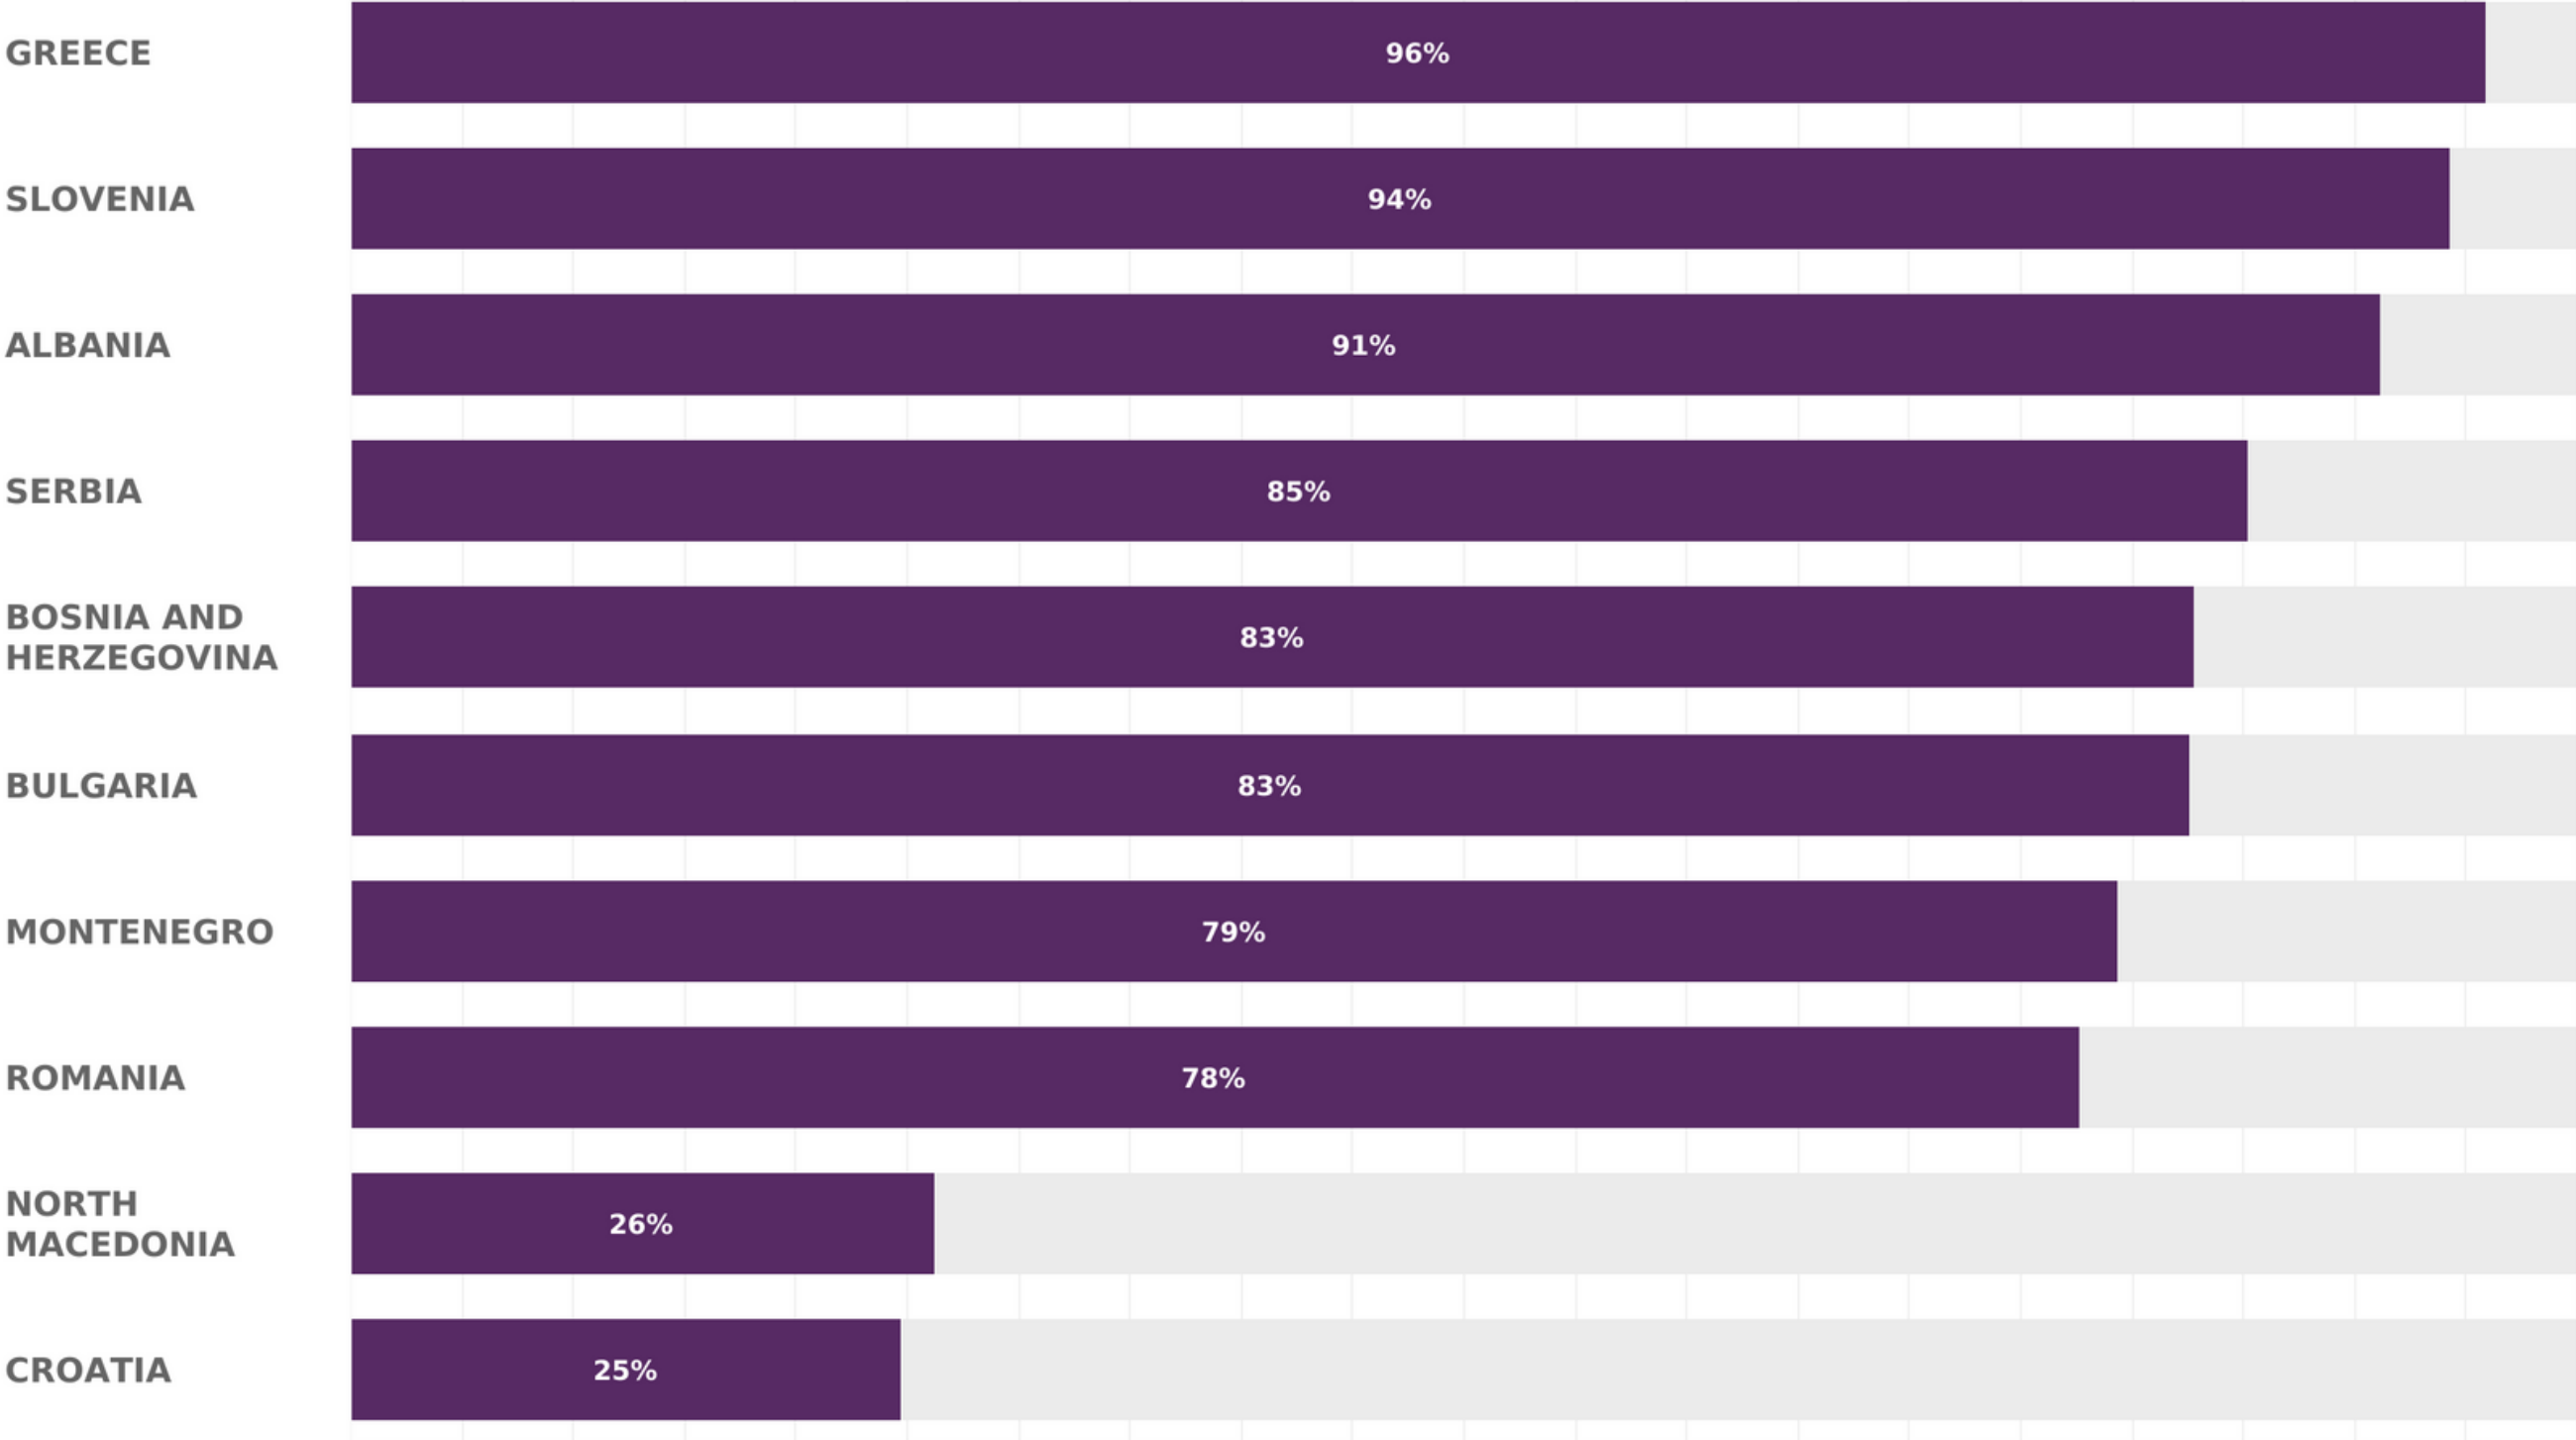

LIRs in South East Europe

Share of IPv4 Address Space Between SEE Countries

SEE 11

RIPE NCC allocated IPv4 address space

IPv6 Capabilities

Source: IPv6 Measurement Maps, APNIC

ROA Coverage (IPv4)

RIPE Atlas Probes Coverage in SEE

RIPE Atlas probe coverage

Showing ASNs covering at least 2% of the country's population

- ASN is not covered (please apply!)
- ASN has at least 2 probes

Estimated % of end-users in each network according to APNIC data