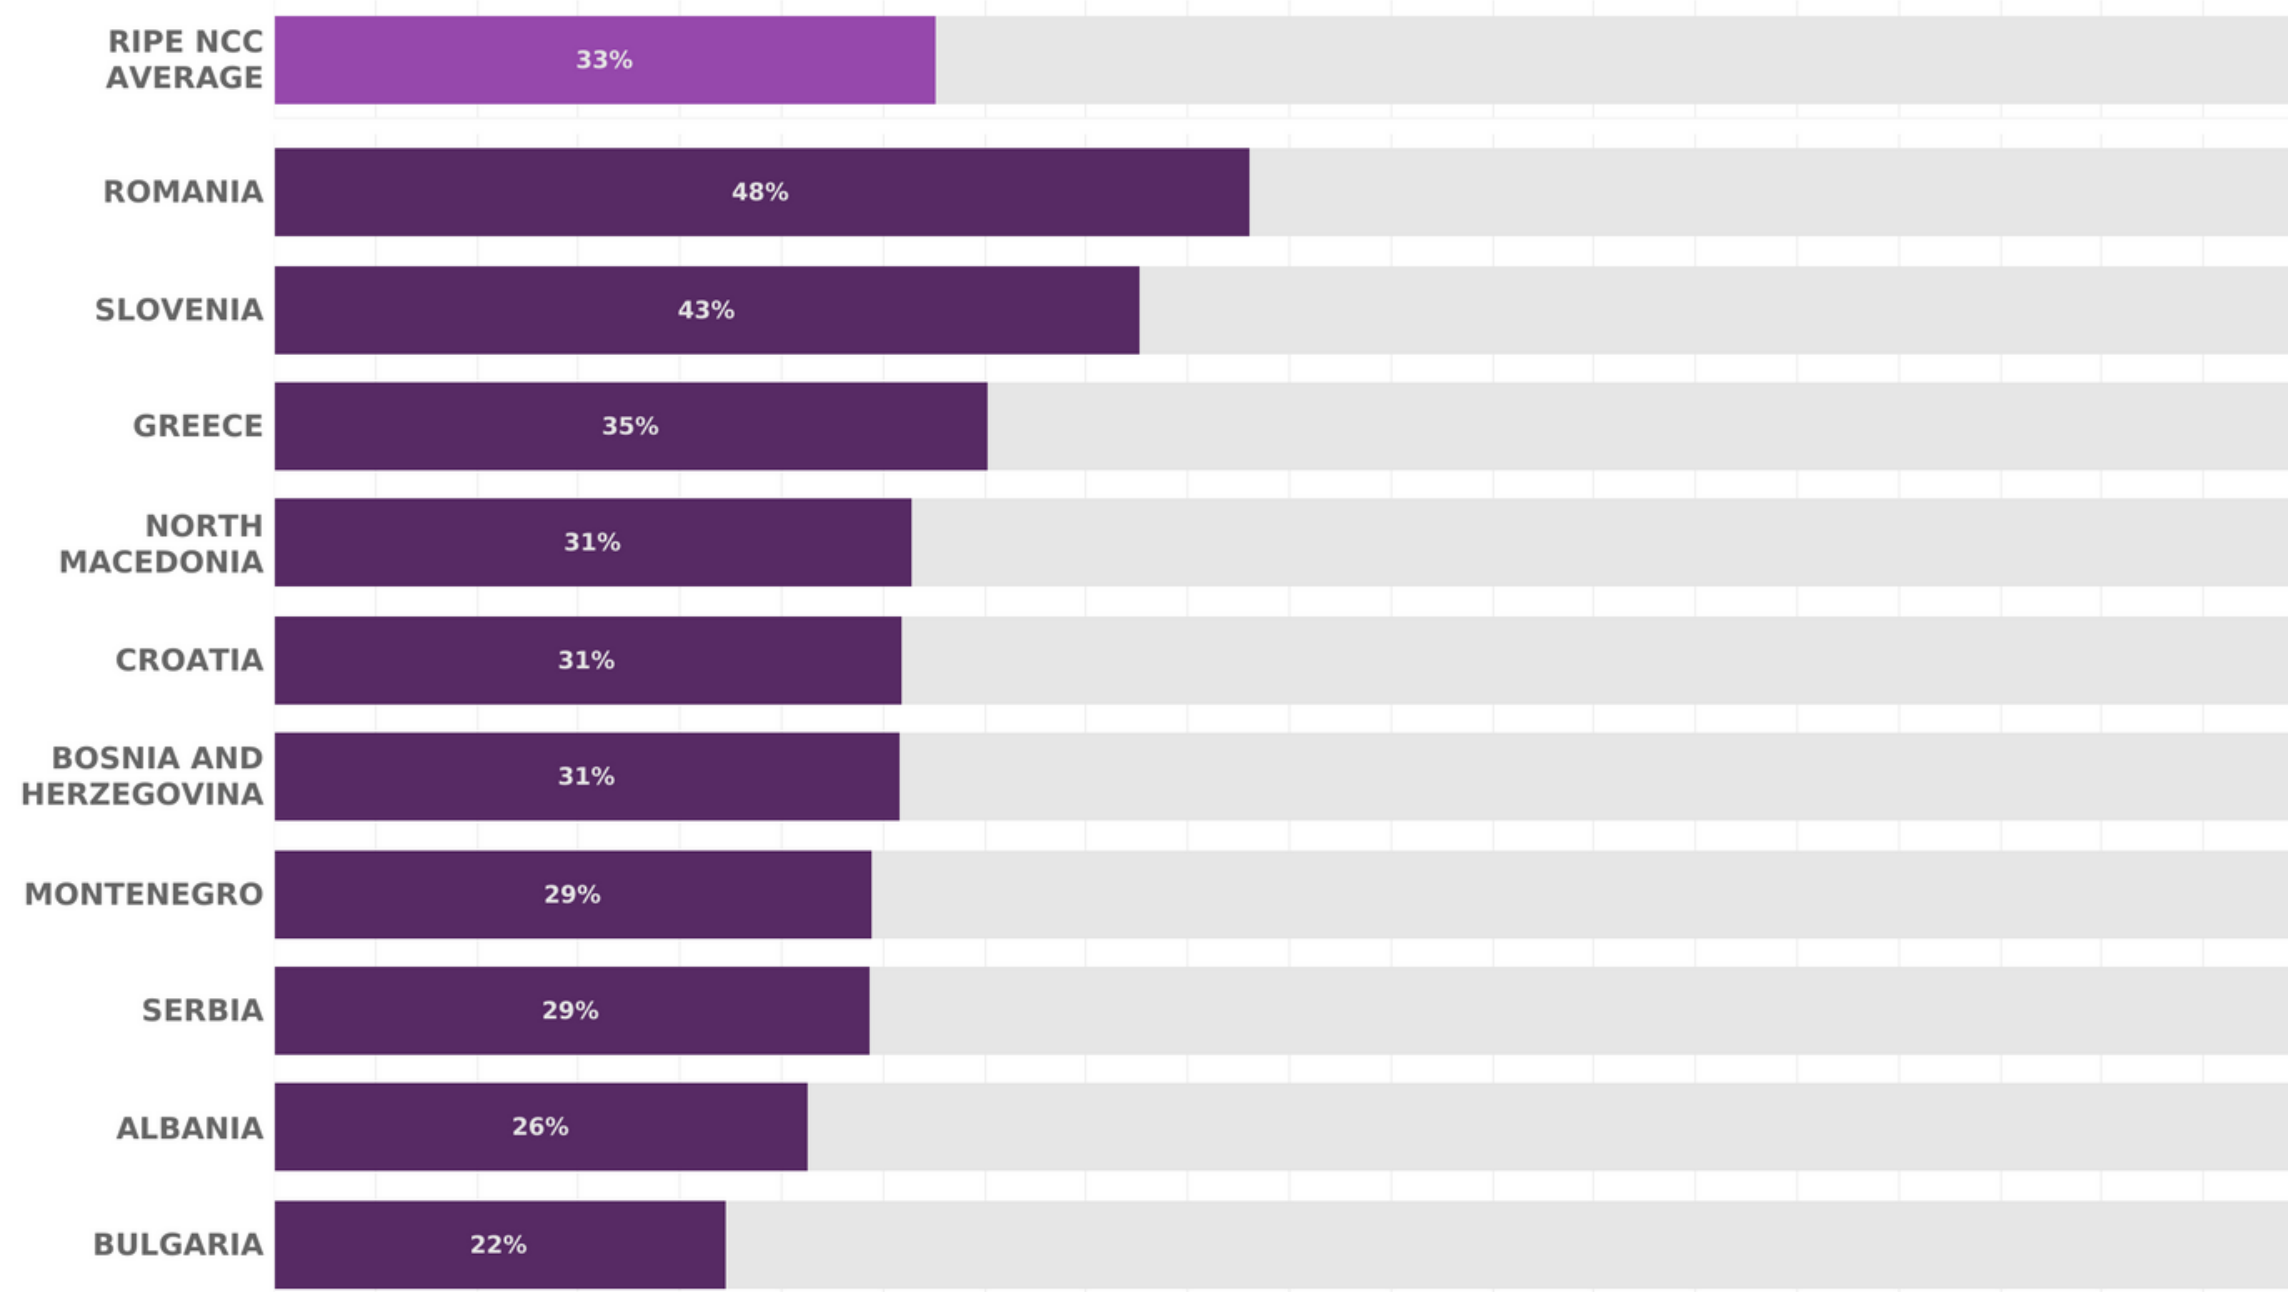

RIPE Atlas probe coverage

Showing ASNs covering at least 2% of the country's population

- ASN is not covered (please apply!)
- ASN has at least 2 probes

Estimated % of end-users in each network according to APNIC data

Active Members Who Have Registered to Vote in GM*

SEE 11

*In at least one RIPE NCC General Meeting since 2012 | % per country