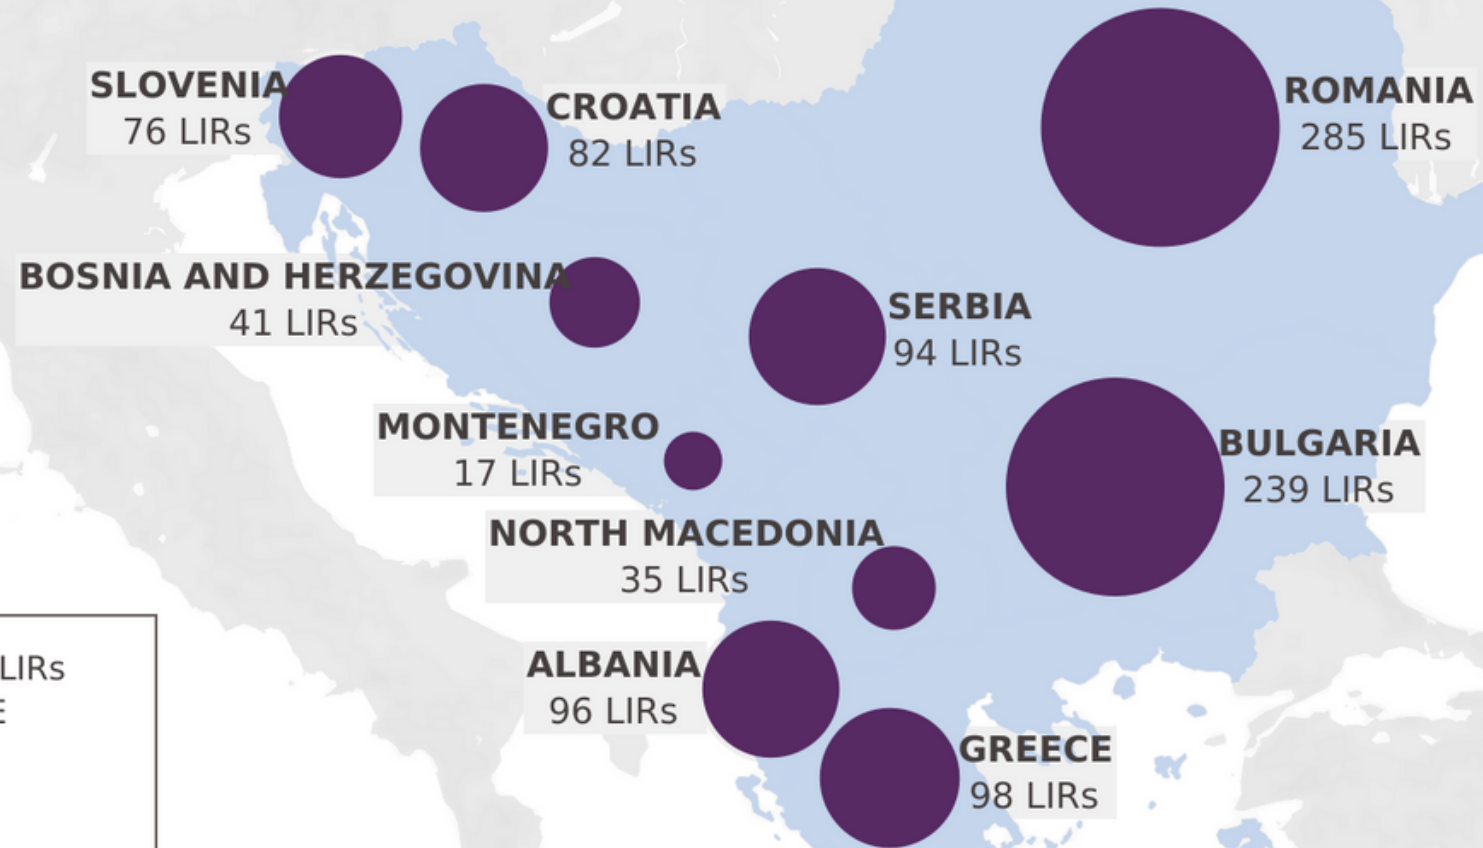

LIRs in South East Europe

Share of IPv4 Address Space Between SEE Countries

SEE 11

RIPE NCC allocated IPv4 address space

IPv6 Capabilities

Source: IPv6 Measurement Maps, APNIC

ROA Coverage (IPv4)

RIPE Atlas Probes Coverage in SEE

RIPE Atlas probe coverage

Showing ASNs covering at least 2% of the country's population

- ASN is not covered (please apply!)
- ASN has at least 2 probes

Estimated % of end-users in each network according to APNIC data