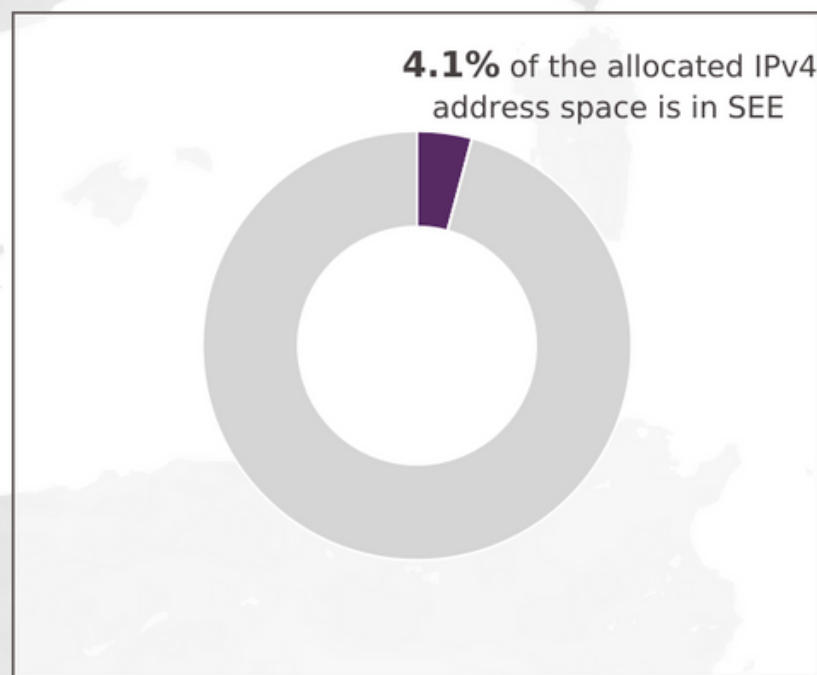

LIRs in South East Europe

Share of IPv4 Address Space Between SEE Countries

SEE 11

RIPE NCC allocated IPv4 address space

IPv6 Capabilities

Source: IPv6 Measurement Maps, APNIC

ROA Coverage (IPv4)

RIPE Atlas Probes Coverage in SEE

RIPE Atlas probe coverage

Showing ASNs covering at least 2% of the country's population

- ASN is not covered (please apply!)
- ASN has at least 2 probes

Estimated % of end-users in each network according to APNIC data