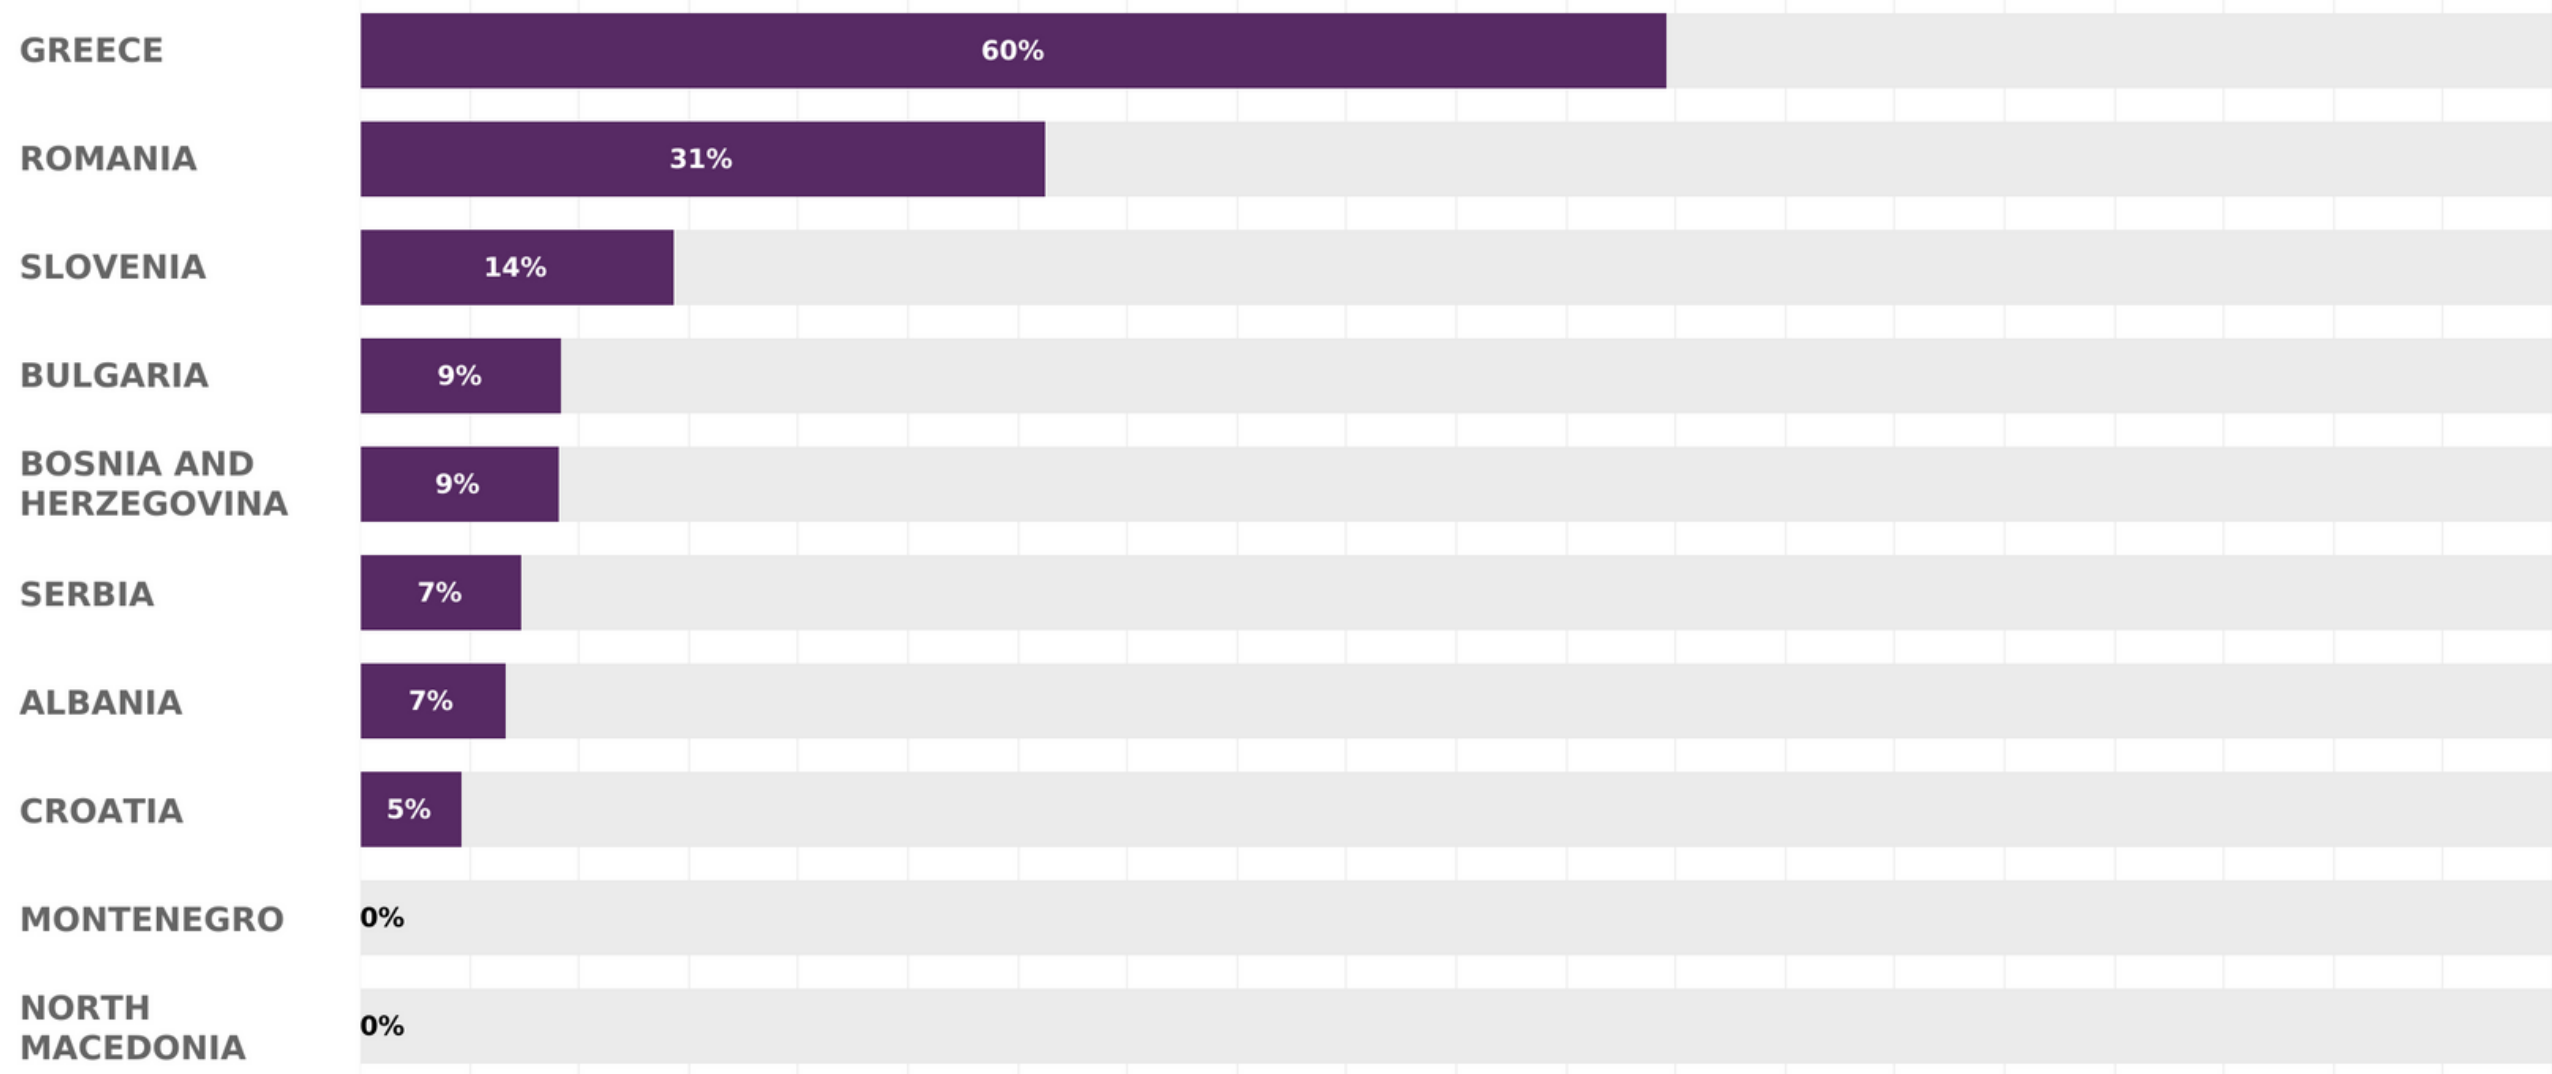

LIRs in South East Europe

Share of IPv4 Address Space Between SEE Countries

SEE 11

RIPE NCC allocated IPv4 address space

IPv6 Capabilities

Source: IPv6 Measurement Maps, APNIC

ROA Coverage (IPv4)

RIPE Atlas Probes Coverage in SEE

RIPE Atlas probe coverage

Showing ASNs covering at least 2% of the country's population

- ASN is not covered (please apply!)
- ASN has at least 2 probes

Estimated % of end-users in each network according to APNIC data