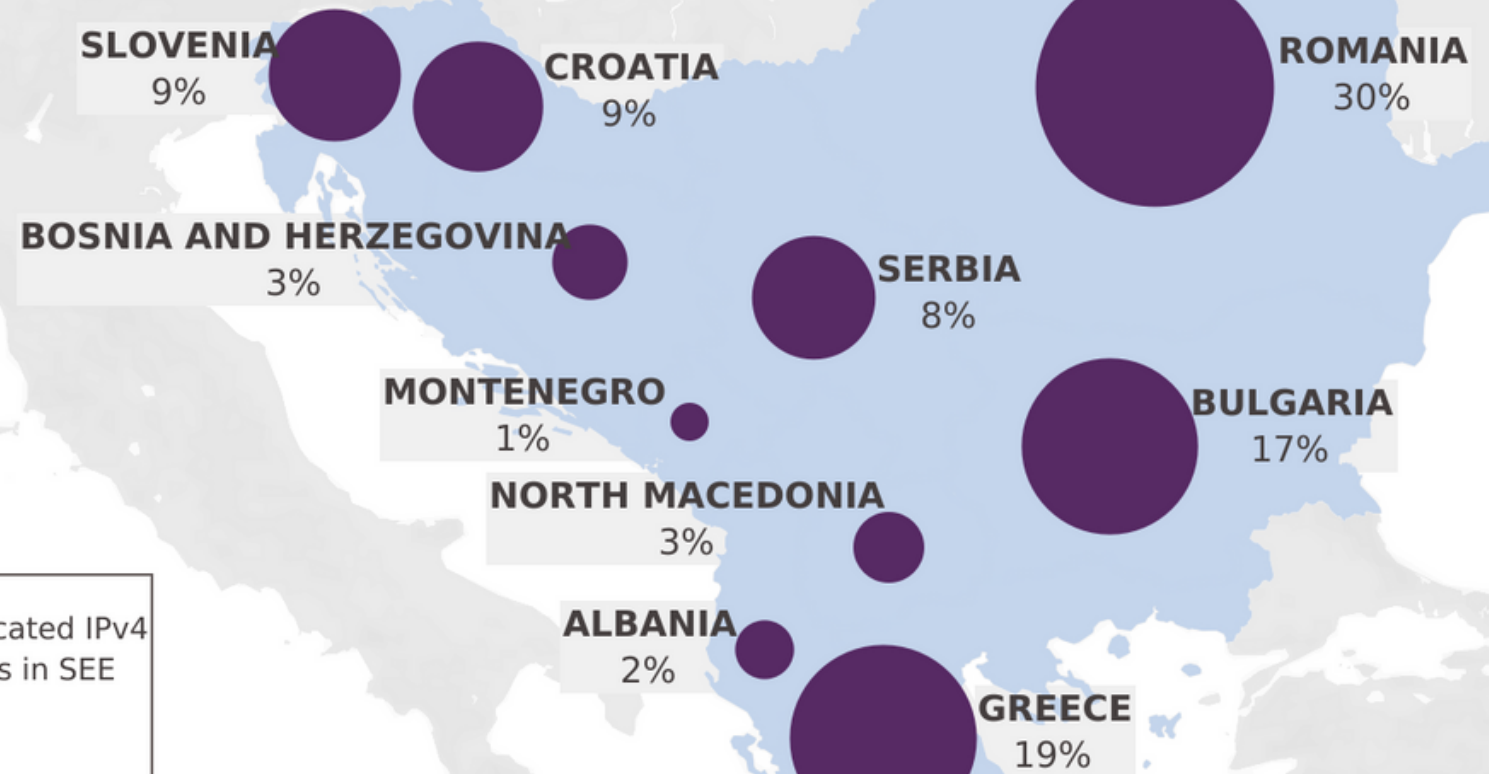

LIRs in South East Europe

Share of IPv4 Address Space Between SEE Countries

SEE 11

RIPE NCC allocated IPv4 address space

IPv6 Capabilities

Source: IPv6 Measurement Maps, APNIC

ROA Coverage (IPv4)

RIPE Atlas Probes Coverage in SEE

RIPE Atlas probe coverage

Showing ASNs covering at least 2% of the country's population

- ASN is not covered (please apply!)
- ASN has at least 2 probes

Estimated % of end-users in each network according to APNIC data